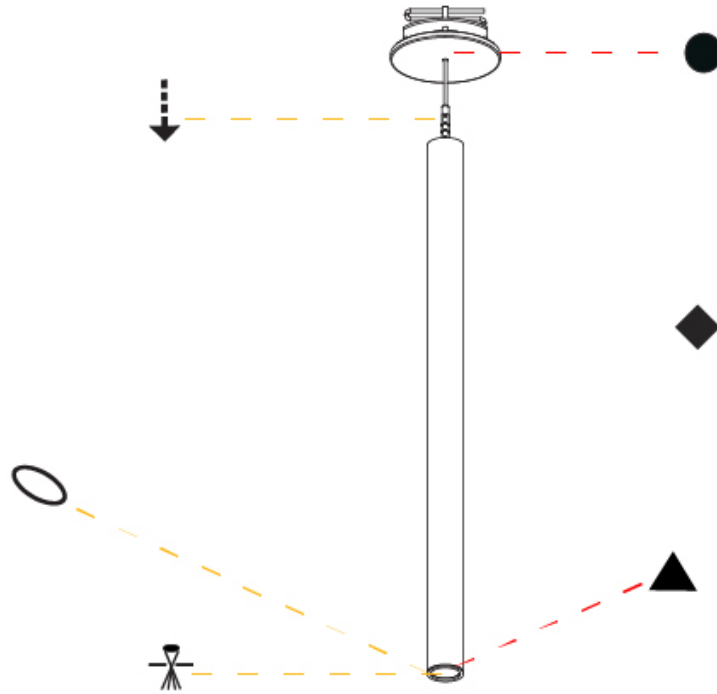

PHYSICAL

Shape: Cylinder
 Diameter (mm): 28
 Diameter (in): 1 1/8
 Height (mm): 450
 Height (in): 17 11/16
 Max. Overall Height (mm): 2450
 Max. Overall Height (in): 96 7/16
 Min. Recessing Depth (mm): 75
 Min. Recessing Depth (in): 2 15/16
 Light Distribution: Downlight
 Weight (kg): 0.504
 Weight (lbs): 1.11
 Diffuser: Shine Ring - Opal / Yellow / Orange / Red / Blue / Green
 Fixture Finish: SSR / BKV / CWI / CRY / HAB / UFT / ITA / RUA / FTG / MYG / LOD / PUS / FRO / FUP / KIA / POP / BLS / SPG / MEY / GOH / GUM / CHC / COM / ABZ / JAG / OBR / MOS / ROR
 Fixture Material: Aluminum
 Cable Details: 2000mm or 4000mm Black Cable
 Cut-out Measurements: 68mm / 2 11/16"

HANGOVER PLUG SHINE MONOPOINT RECESSED CANOPY SUSPENSION

A30844-

PROJECT

TYPE

SPECIFIER

QUANTITY

DATE

A

Shape: Cylinder
 Diameter (mm): 28
 Diameter (in): 1 1/8
 Height (mm): 450
 Height (in): 17 11/16
 Max. Overall Height (mm): 2450
 Max. Overall Height (in): 96 7/16
 Light Distribution: Downlight
 Weight (kg): 0.504
 Weight (lbs): 1.11
 Fixture Finish: [SSR / BKV / CWI / CRY / HAB / UFT / ITA / RUA / FTG / MYG / LOD / PUS / FRO / FUP / KIA / POP / BLS / SPG / MEY / GOH / GUM / CHC / COM / ABZ / JAG / OBR / MOS / ROR](#)
 Fixture Material: Aluminum
 Cable Details: [2000mm or 4000mm Black Cable](#)